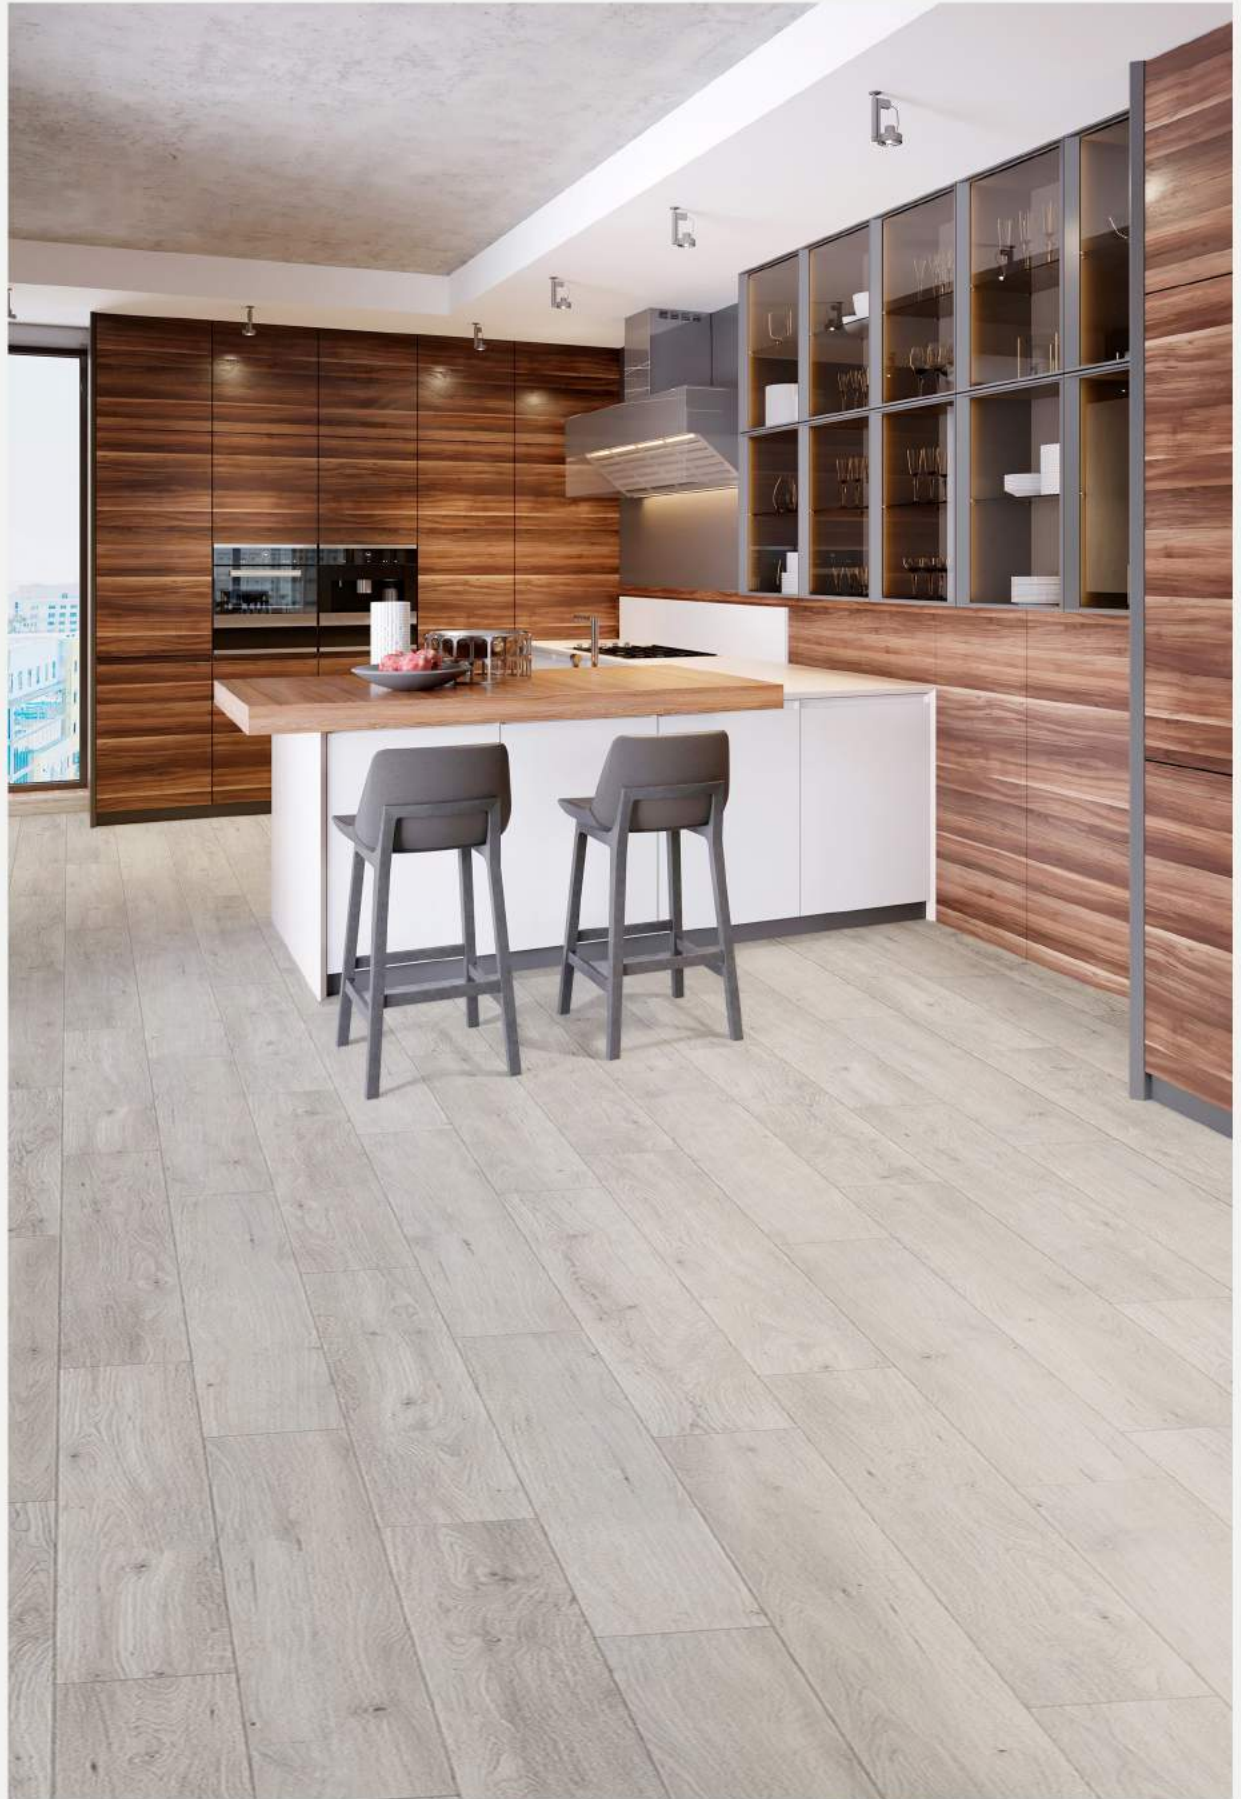

► Pictures above for reference only, because of printing caused chromatic difference from the objects, please consult with the real products.